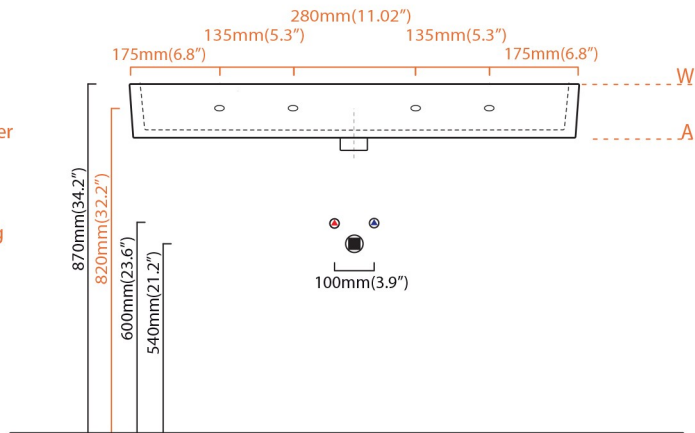

Features

- Ceramic
- With overflow
- Countertop or wall-mount installation
- ADA Compliant

Unlimited 90

SKU# | Option:

- Unlimited 90.00 | No faucet hole
- Unlimited 90.01 | One faucet hole
- Unlimited 90.03 | Three faucet holes 4" spread
| Three faucet holes 8" spread
- Available in gloss black (special order). Please call.
- Option for additional hole for soap dispenser.

<p>Collection Unlimited</p>	<p>Model Unlimited 90</p>	<p>Dimensions Metric <i>1 inch = 2.54 cm</i> <i>1 inch = 25.4 mm</i></p>	 <p>1051 Lea Drive - Collegeville, PA 19426 Tel. 215 513 9400 - Fax 610 831 0215 www.ws bathcollections.com - info@ws bathcollectins.com</p>
--	--	--	---

Collection
Wprko kgf

Model |
Wprko kgf ", 2

Dimensions Metric
1 inch = 2.54 cm
1 inch = 25.4 mm

WS[®]
BATH
COLLECTIONS

1051 Lea Drive - Collegeville, PA 19426
Tel. 215 513 9400 - Fax 610 831 0215
www.ws bathcollections.com - info@ws bathcollections.com

MOUNTING HARDWARE

Wall-mount installation

Vessel/ countertop installation

Bolts

Silicone (*optional*)

Collection
Wprko kgf

Model |
Wprko kgf ", 2

Dimensions Metric
1 inch = 2.54 cm
1 inch = 25.4 mm