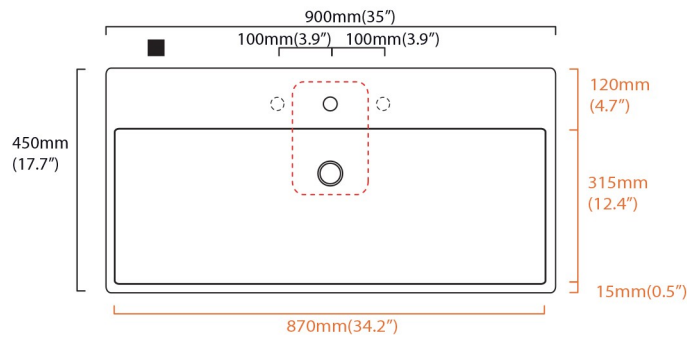

- = smaltato perimetralmente
  all glazed sides
- = non smaltato dietro
  unglazed behind

richiedi dima dwg
template request dwg