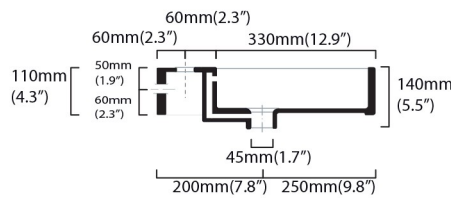

- = smaltato perimetralmente
  all glazed sides
- = non smaltato dietro
  unglazed behind

richiedi dima dwg
template request dwg